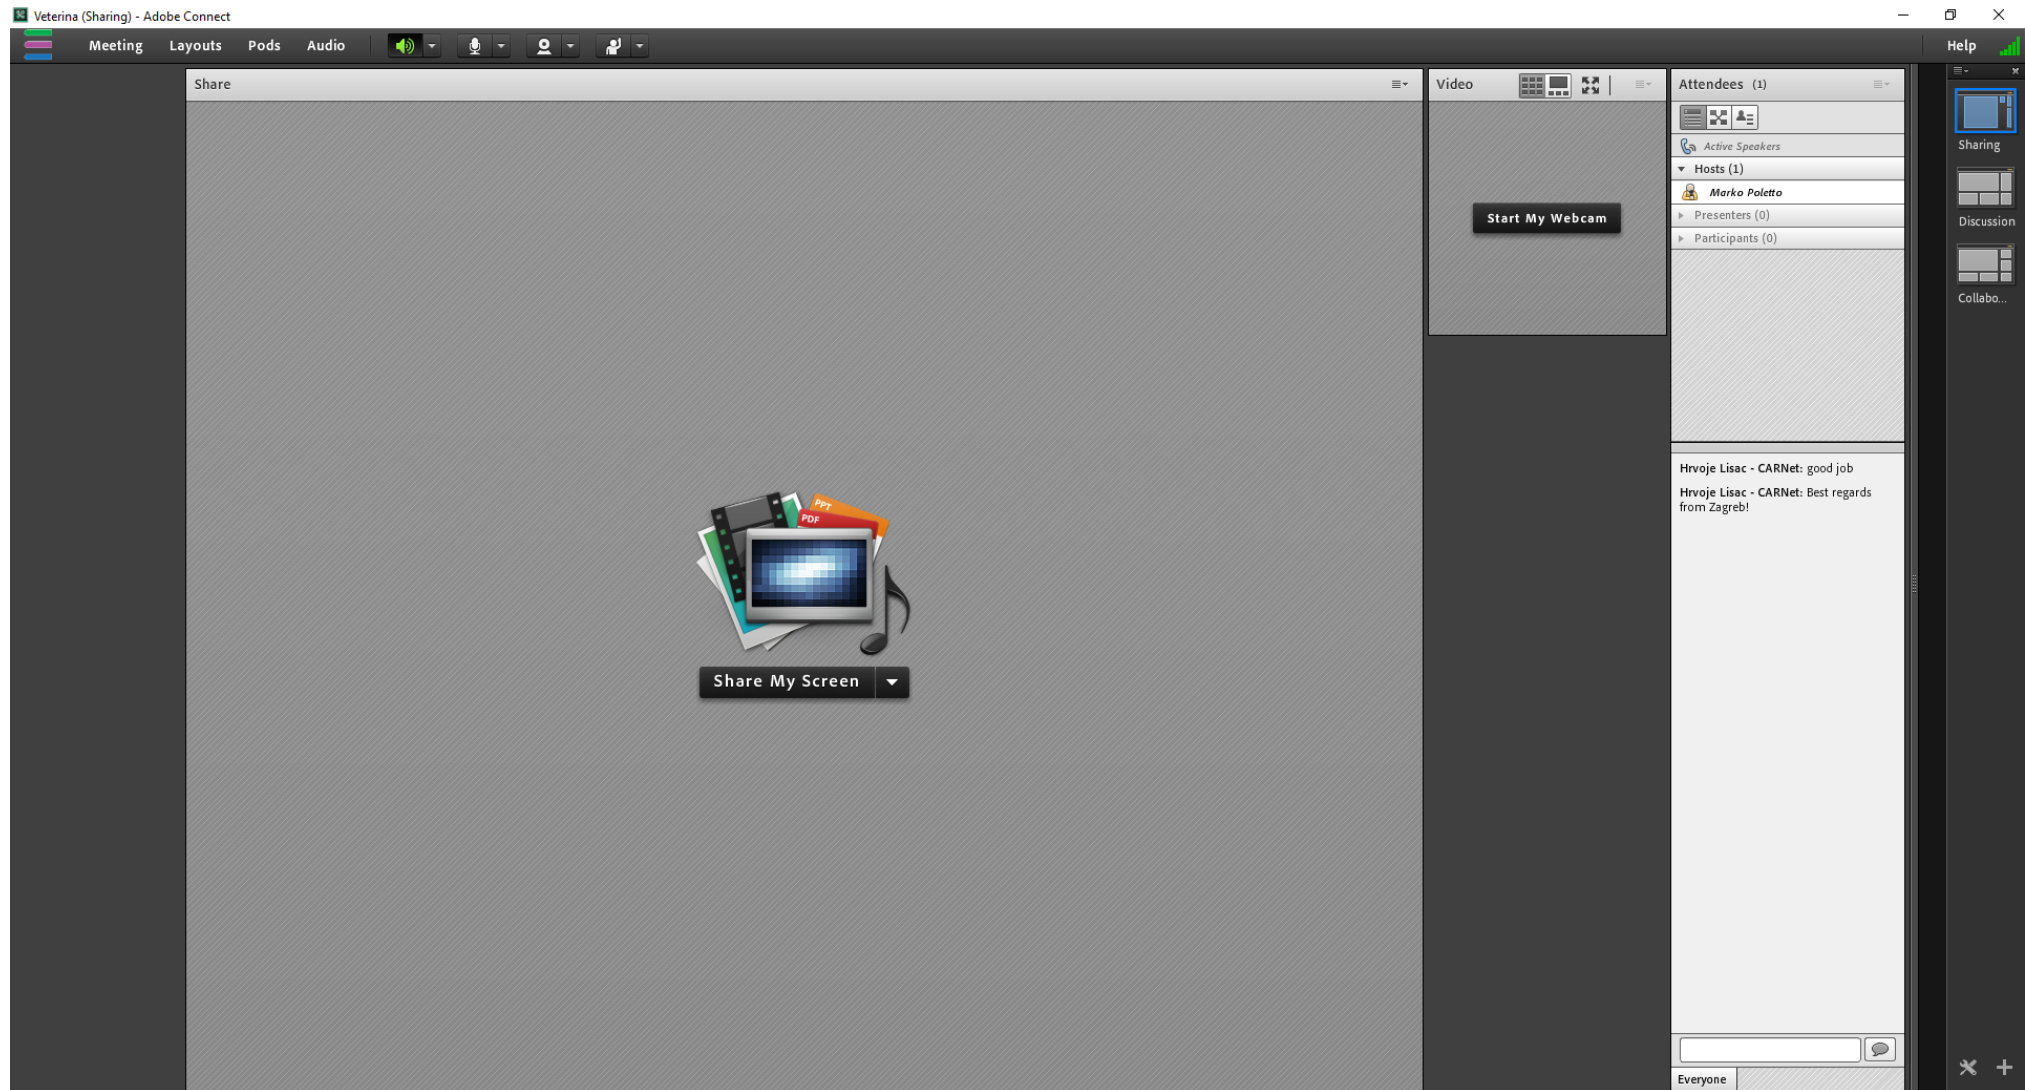

### Do not have the Adobe Connect Add-in?

Download and install the Adobe Connect Add-in to join this meeting. Click 'Download Now' to download the Add-in.

[Download Now](#)

[Help](#)

Izgled ekrana nakon uspješne prijave i ukoliko je na računalu instaliran Adobe Connect dodatak (plug-in)