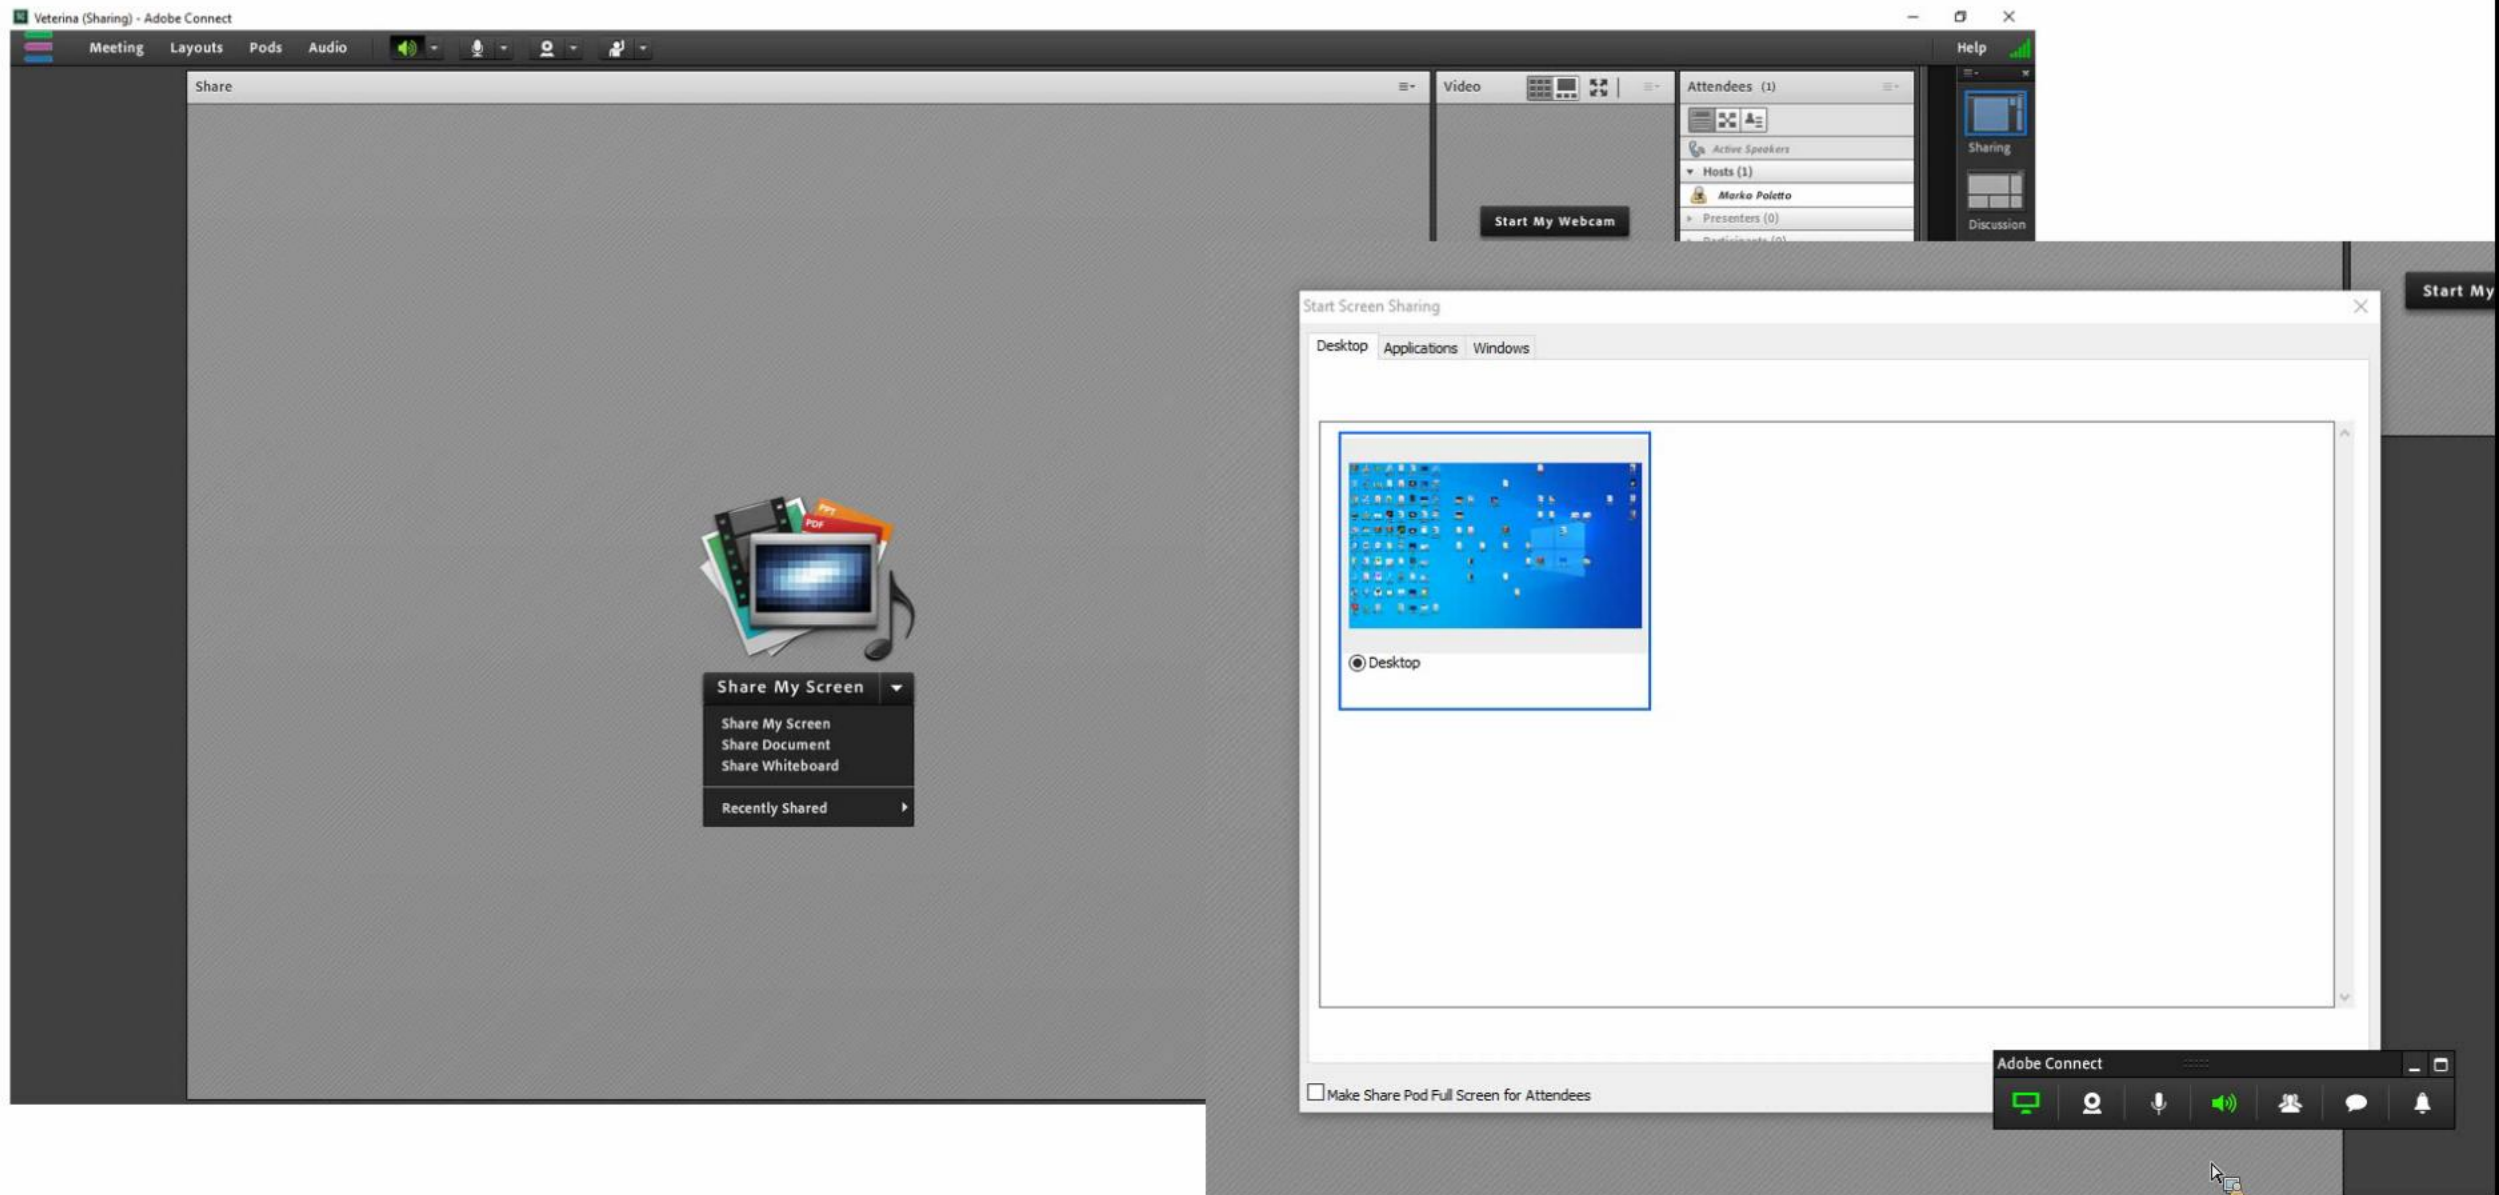

FULL SCREEN IZGLED – VIDLJIVA JE SAMO PREZENTACIJA